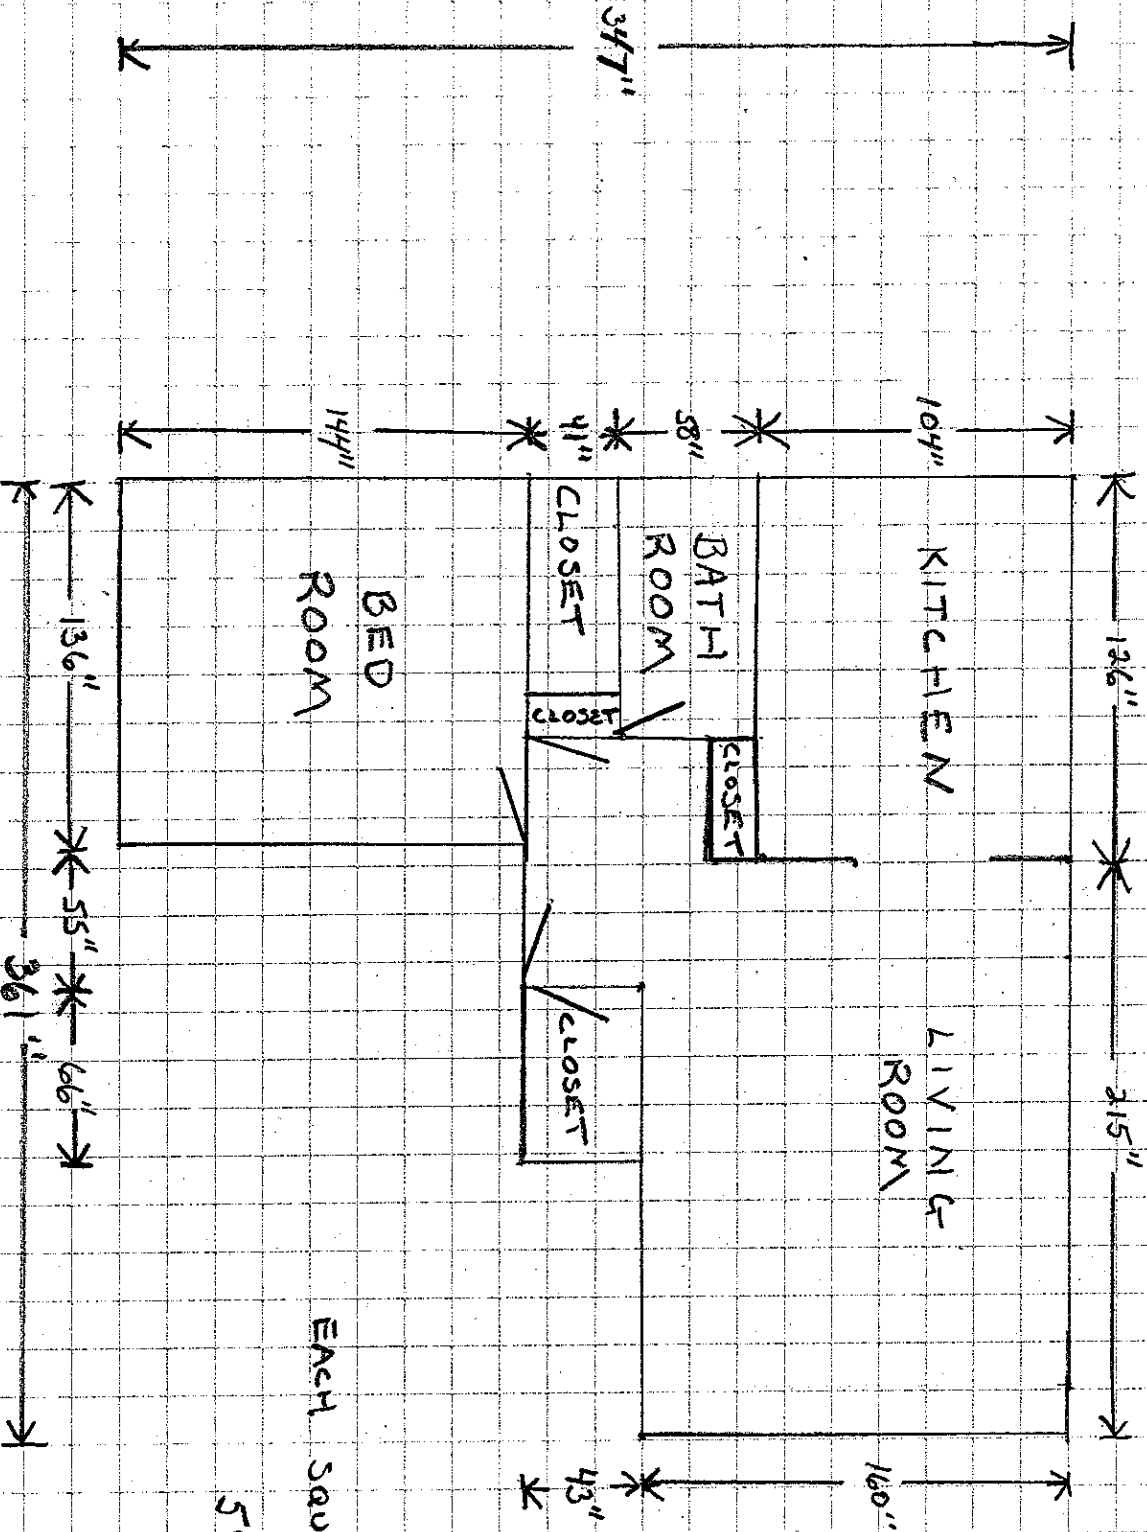

CASA DEL SOL

ONE BEDROOM FLOOR PLAN

EACH SQUARE APPROX 18"
588 TOTAL SQUARE FEET