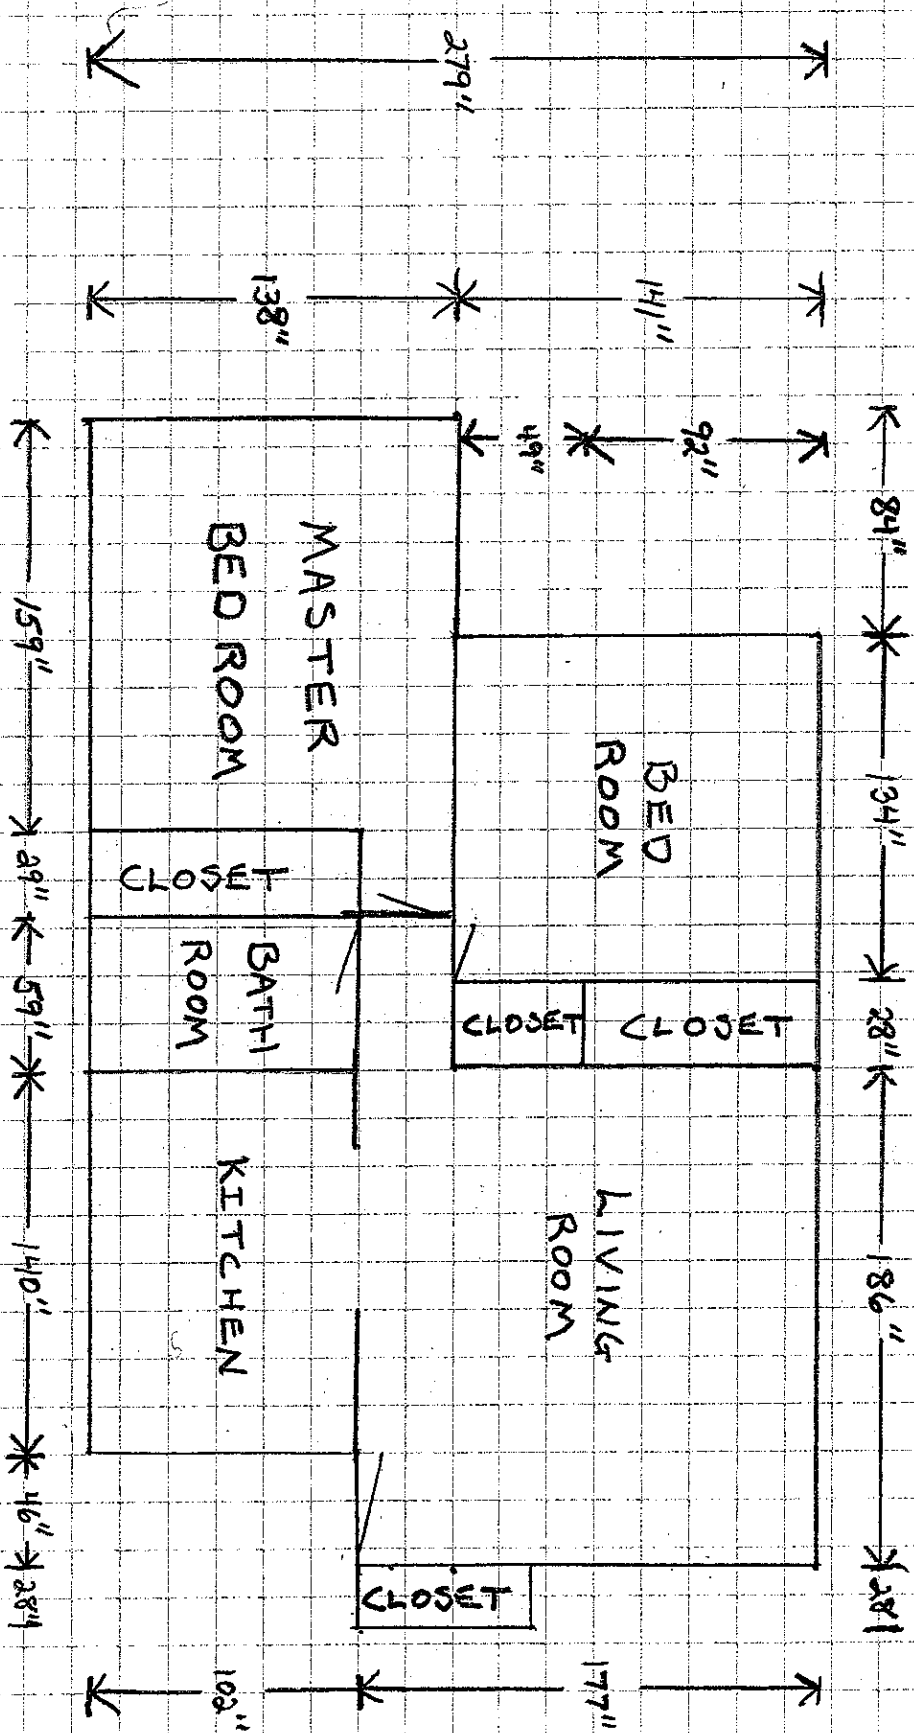

CASA DEL SOL TWO BEDROOM FLOOR PLAN

736 SQUARE FEET TOTAL
EACH SQUARE APPROX. 18"